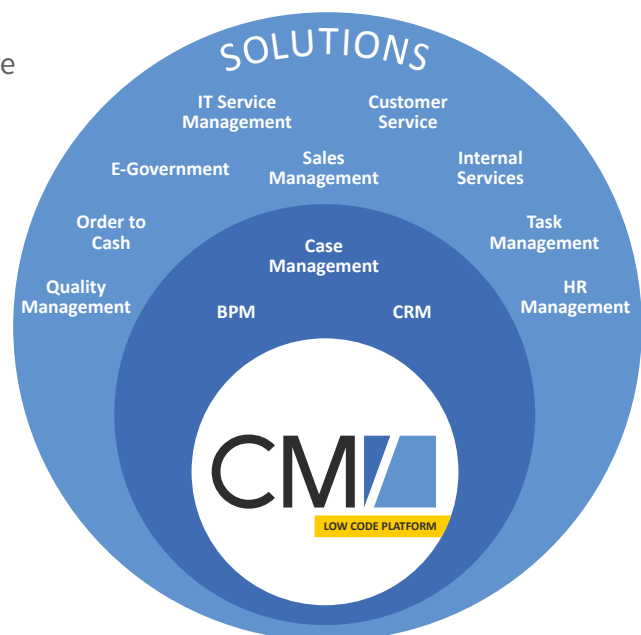

ConSol CM: One platform – unlimited solutions

Using ConSol CM, simply convert digital transformation into business success.

- ConSol CM is a low-code platform for custom-implementation of your processes and requirements in the form of software – without the need for developer expertise.
- 200 companies around the world utilize ConSol CM. 20,000+ users satisfy over 2M customers in various processes.
- Based on BPM, CRM and Case Management functionalities, ConSol CM offers solution options for a wide range of processes.

With ConSol CM...

- Decisions about your processes are made by you – not your software!
- You promote solution-oriented and cross-departmental collaboration. The “silo mentality“ is a thing of the past.
- You create far-reaching synergy effects through parallel operation of multiple processes on one instance.

www.consol.com/software

CM is a registered trademark of ConSol Consulting & Solutions Software GmbH.

The CRM software from ConSol makes it possible to see the big picture thanks to its scalability and flexibility, while also allowing a manageable start where you can cover subsequent requirements step by step.

Stefan Mauer
Head of Business Development
KYOCERA Document Solutions Deutschland GmbH